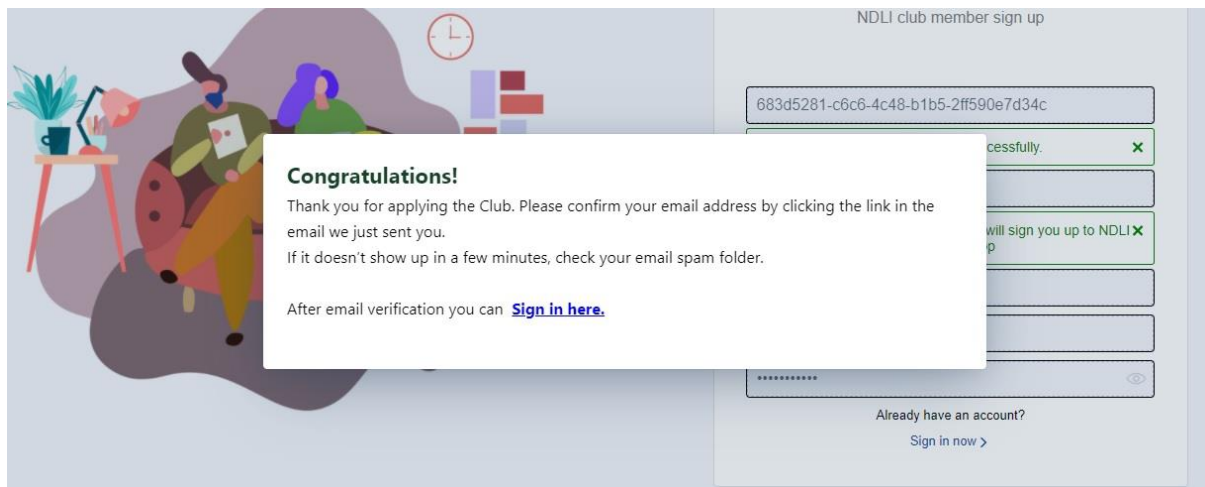

Passkey: -- **683d5281-c6c6-4c48-b1b5-2ff590e7d34c**

Club Registration Number : **INMLNC3FERGH8NW**

Visit NDLI Club via the link below

<https://club.ndl.iitkgp.ac.in/sign-up>

1. Enter the Passkey - **683d5281-c6c6-4c48-b1b5-2ff590e7d34c** as shown below

2. Please fill up the form with your details and ensure that you provide the correct details for each of the required fields. Double check your details and then Sign Up. You should see this if it is Successful