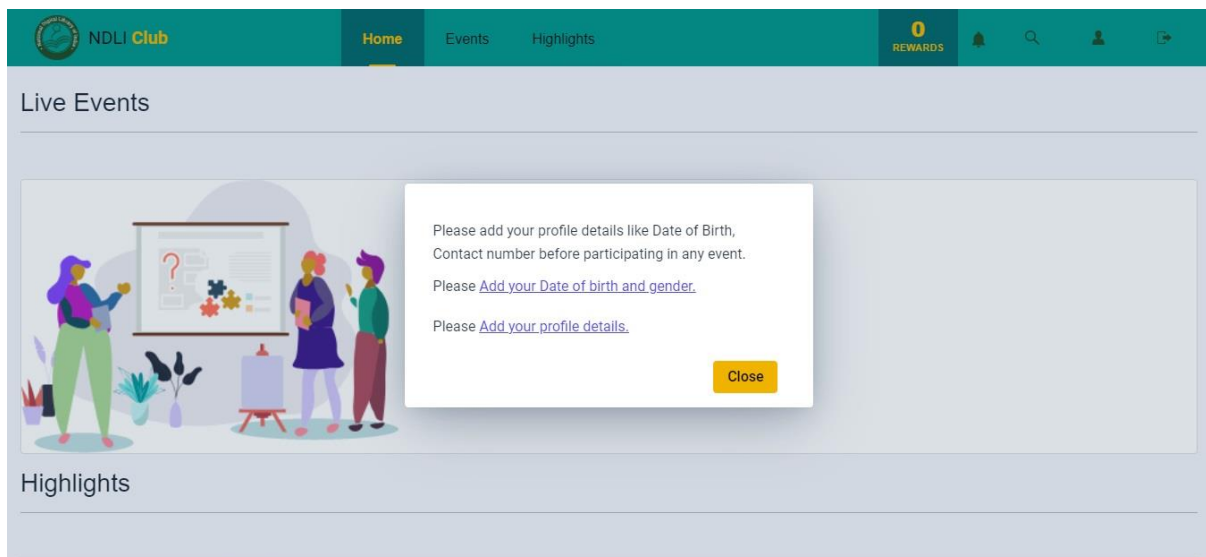

2. Please fill up the form with your details and ensure that you provide the correct details for each of the required fields. Double check your details and then Sign Up. You should see this if it is Successful

3. Check your email and follow the instructions to verify your email.

4. After clicking [Click Here](#), you should see the following message below

5. Go back to the NDLI Club website and Sign In - <https://club.ndl.iitkgp.ac.in/sign-in>

6. Sign in with your details and Registration will be done. You can further update your profile by visiting the profile page. Please maintain your Sign in details for future events that will be held in this NDLI Club.