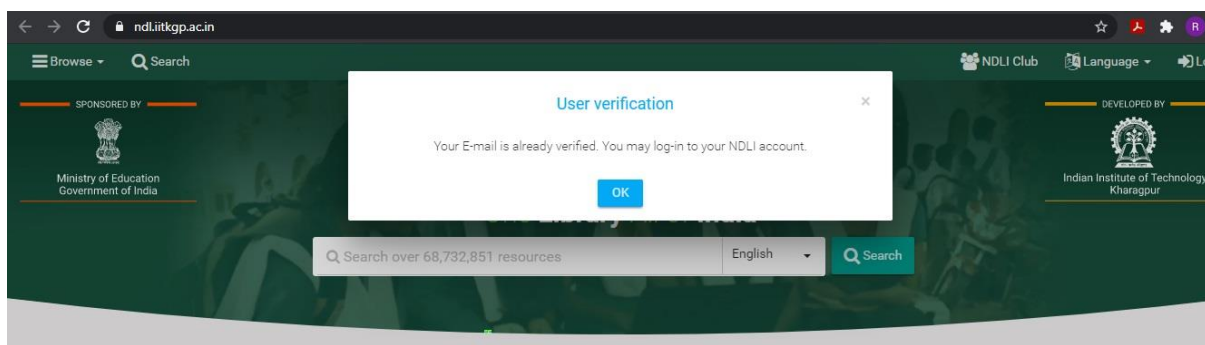

5. Go back to the NDLI Club website and Sign In - <https://club.ndl.iitkgp.ac.in/sign-in>